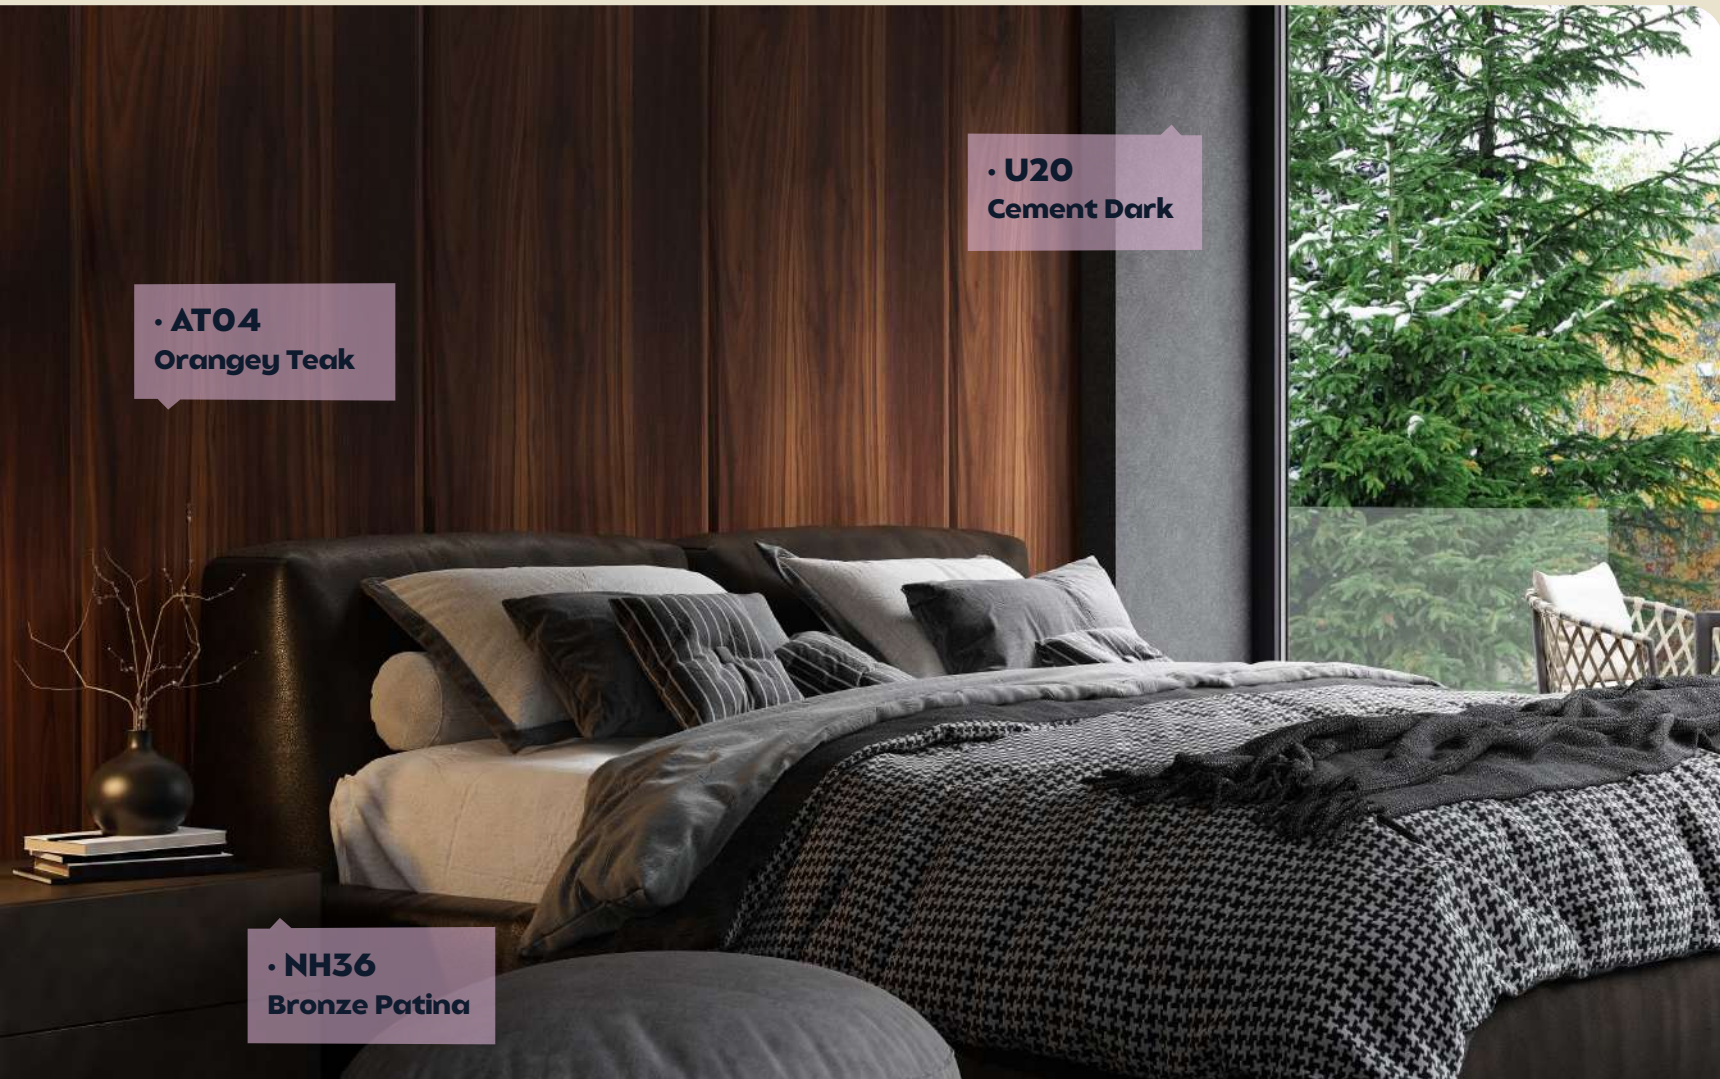

WOOD

DARK

AT04

Orangey Teak

U20
Cement Dark

NH36
Bronze Patina