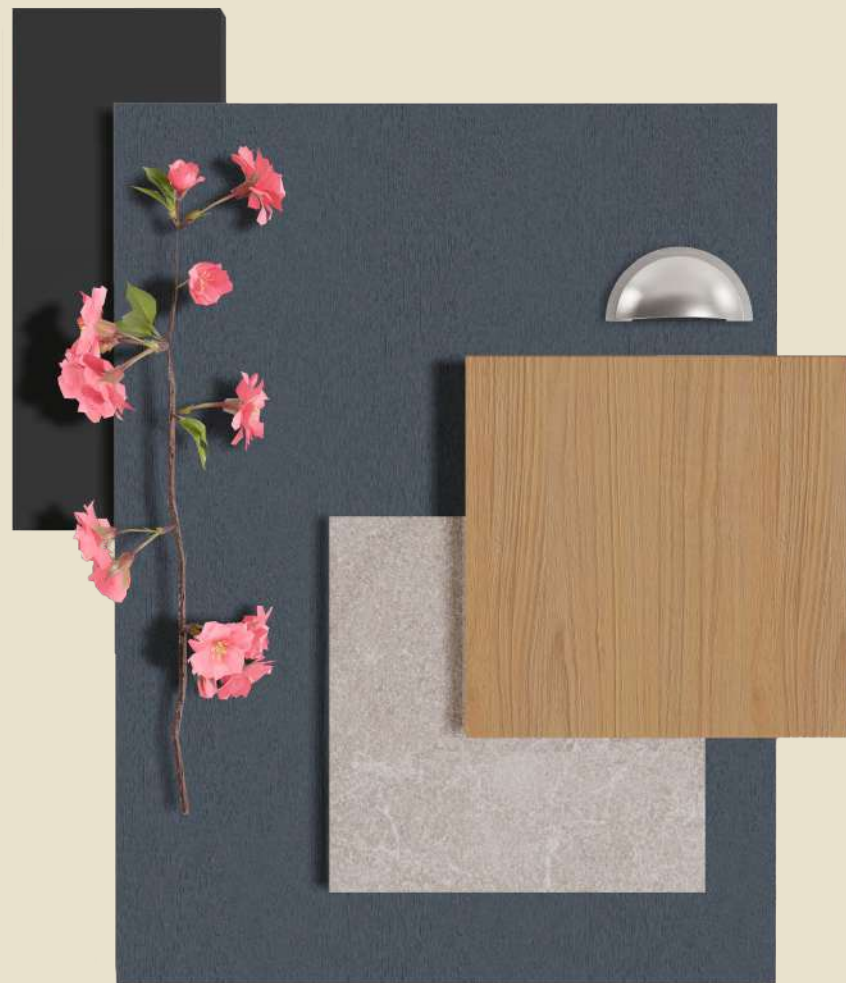

NE68

Freijo Laurel

NH41
Terrazzo Beige

RM13
Alabaster

WOOD

PAINTED

NH57

Charcoal Blue