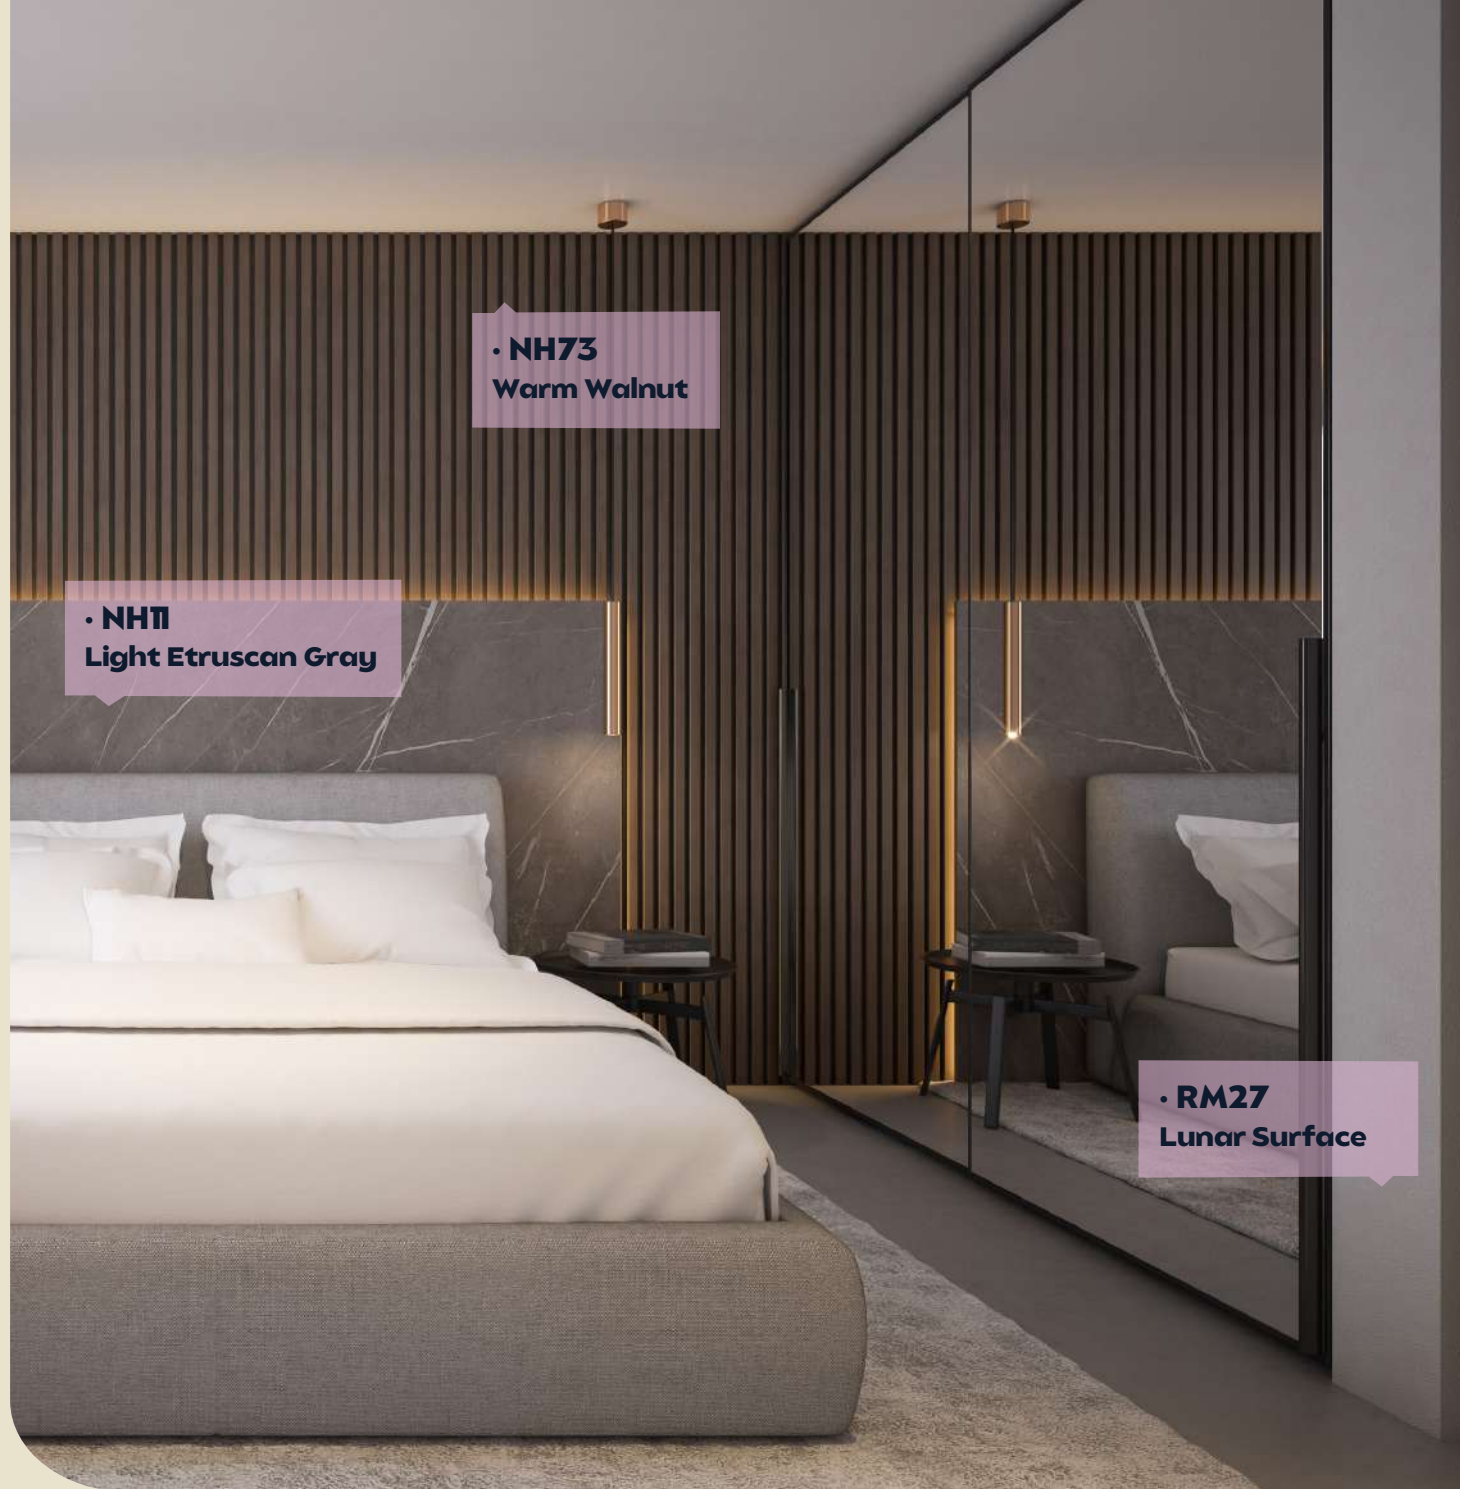

RM27 Lunar Surface

NH11 Light Etruscan Gray

NH73 Warm Walnut