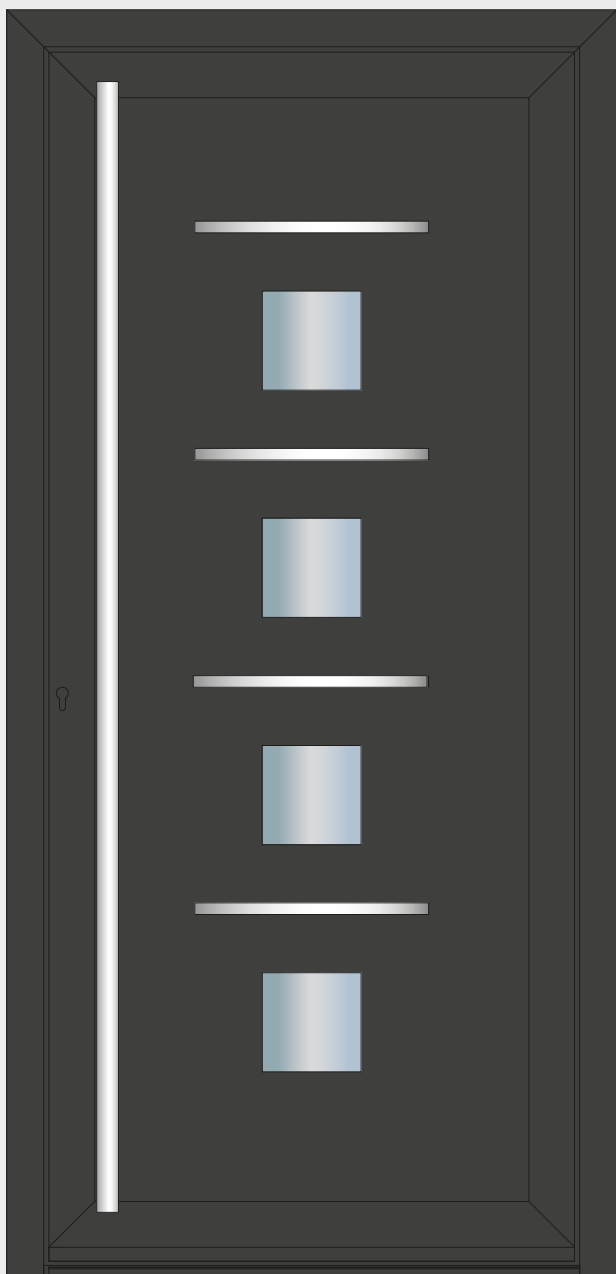

ADRIÀ

Porte aluminium parcloyée
4 vitrages opalisés
4 inserts inox brossés
Poignée Tenor Inox brossé
réf. P0611