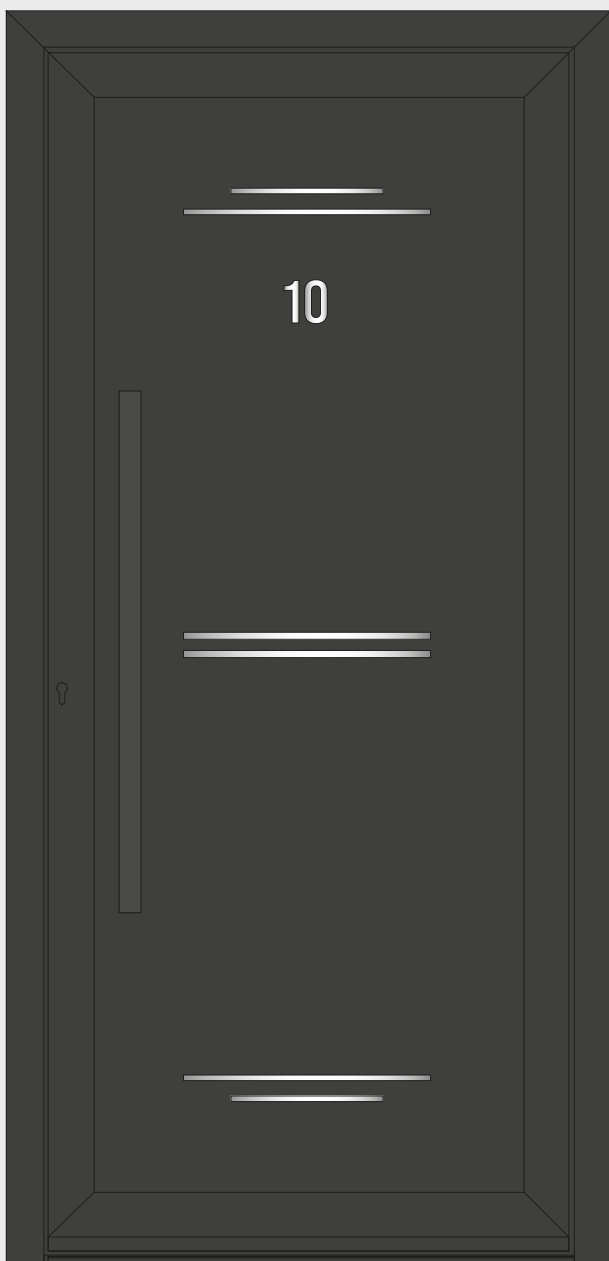

ANAYA

Porte aluminium parclosée
Poignée Door-in inox brossé
6 inserts inox brossé
Numéro de porte inox brossé
réf. P0713