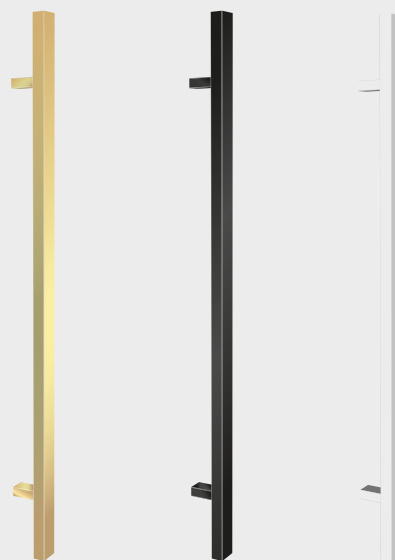

# Les portes

LA GAMME PANNEAUX DÉCORATIFS

A close-up photograph of a brass door handle. A key with a circular head is inserted into the handle. A black keychain with a grid pattern and a white logo is attached to the key. The background is blurred, showing a light-colored wall and a dark door frame.

# Poignées

La poignée door-in  
avec 3 coloris au choix