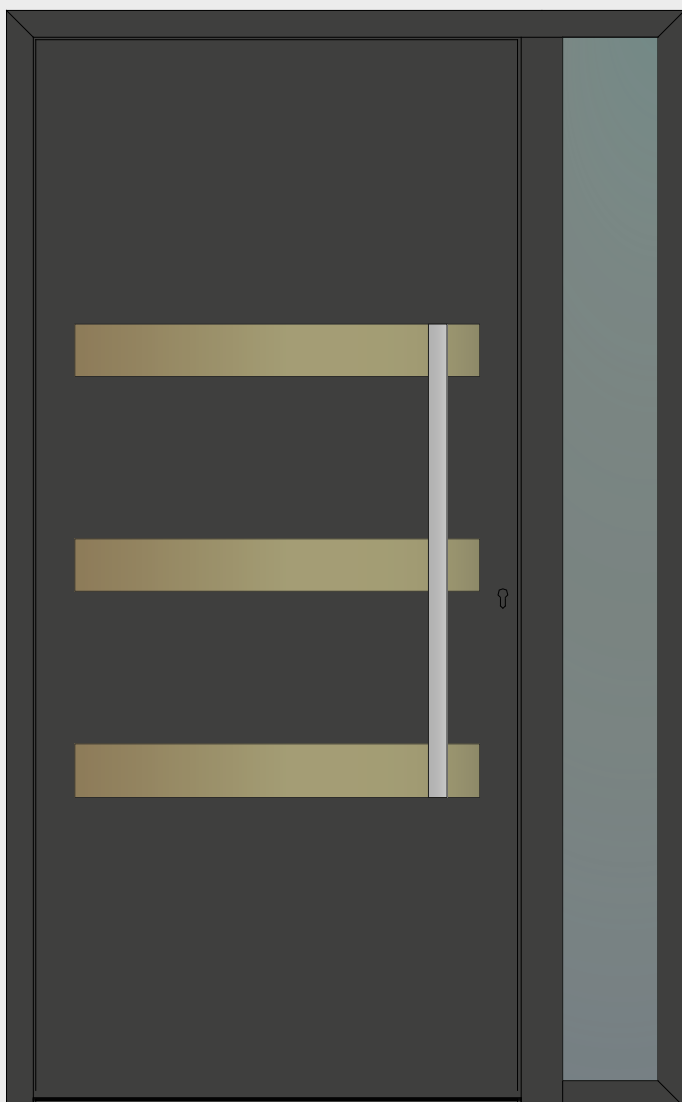

RAQUEL

Porte aluminium parclosee
Vitrage opalisé
3 inserts finition champagne
Poignée Door-in inox brossé
réf. P0815