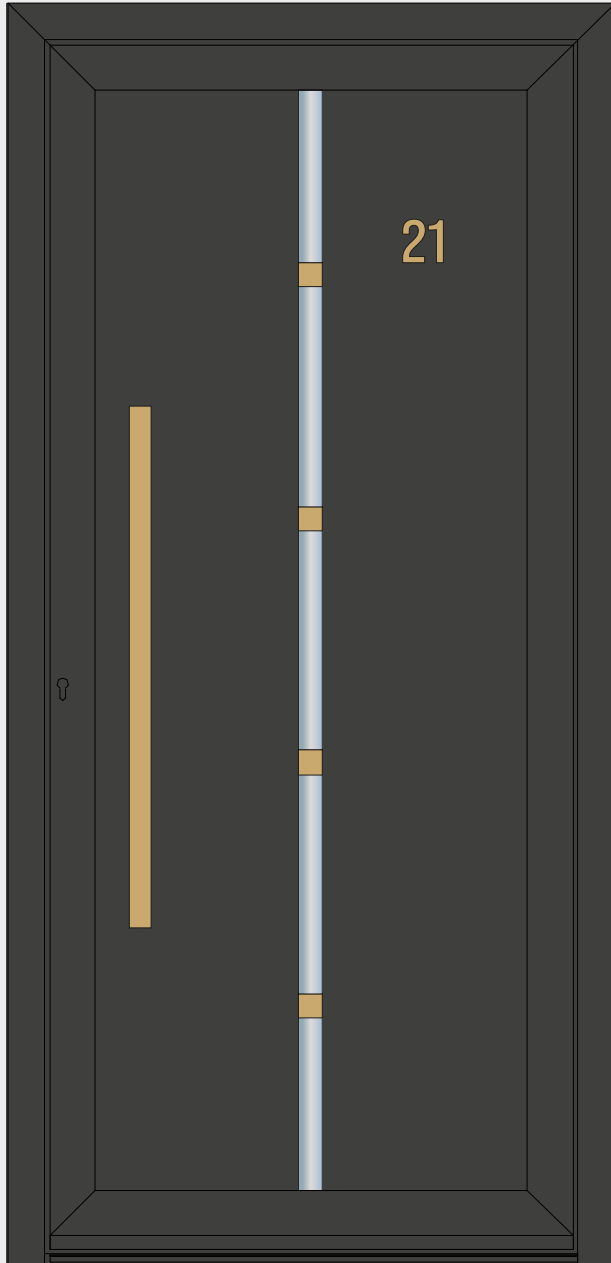

PILAR

Porte aluminium solobloc

Vitrage opalisé

2 bandes champagne / inox

Poignée Door-in finition champagne

Numéro de porte finition champagne

réf. P0960