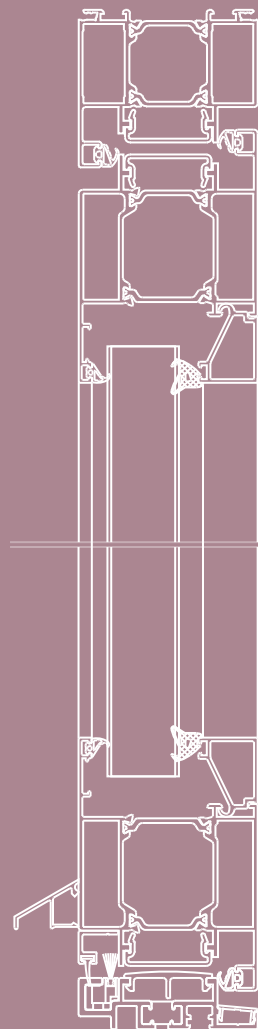

Plus qu'une fermeture

*Pour être sûr de vous offrir le modèle
à la hauteur de vos rêves,
composez l'idéal pour votre entrée
avec la liberté de choisir
une porte seule ou avec des éléments fixes.*