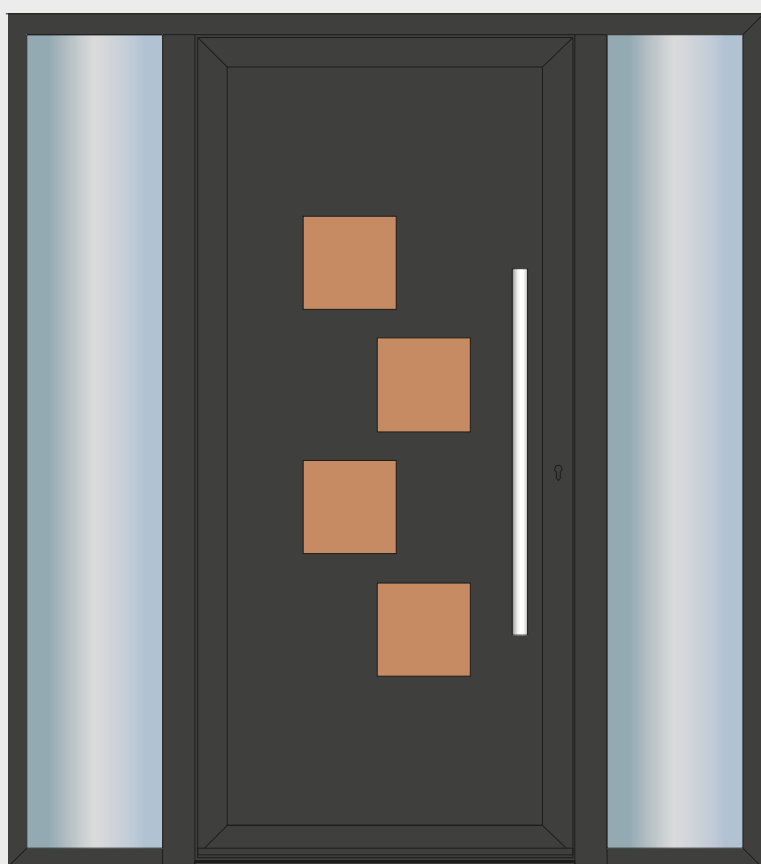

NOELIA

Porte aluminium parclosée
Vitrage opalisé
Poignée Door-in inox brossé
4 inserts finition champagne
réf. P0204